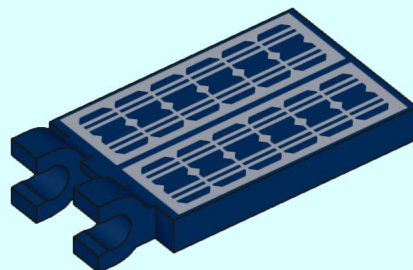

1x 403201 (4032) White

1x (4592) White

2x 6310185 (15535) White

2x 6168642 (28626) White

1x 614301 (6143) White

1x 6194512 (29380)
White

1x (4593) White

1x 383901 (3839) White

1x 6310183 (49133)
White

1x 6178921 (31493) White

2x 6331694 (69038) Earth Blue

This partlist covers the Nauka module extension only.

Parts for the Soyuz/Progress-Modul shown in this building instructions are included in the original set.