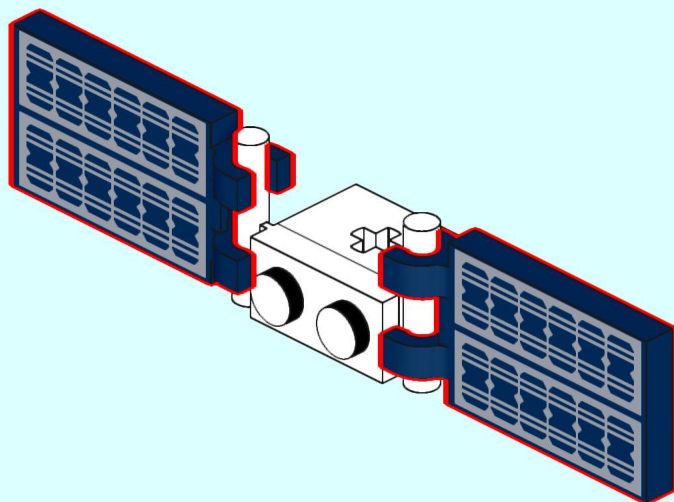

Multipurpose Laboratory Module (Nauka)

An extension to the LEGO® Ideas set
#21321 International Space Station

© 2021 by Christoph Ruge (XCLD)
© 2020 of the original set #21321 by The LEGO Group
Mail: info@christophruge.de
Twitter: @CERuge

1

2

3

4

5

6

7

8