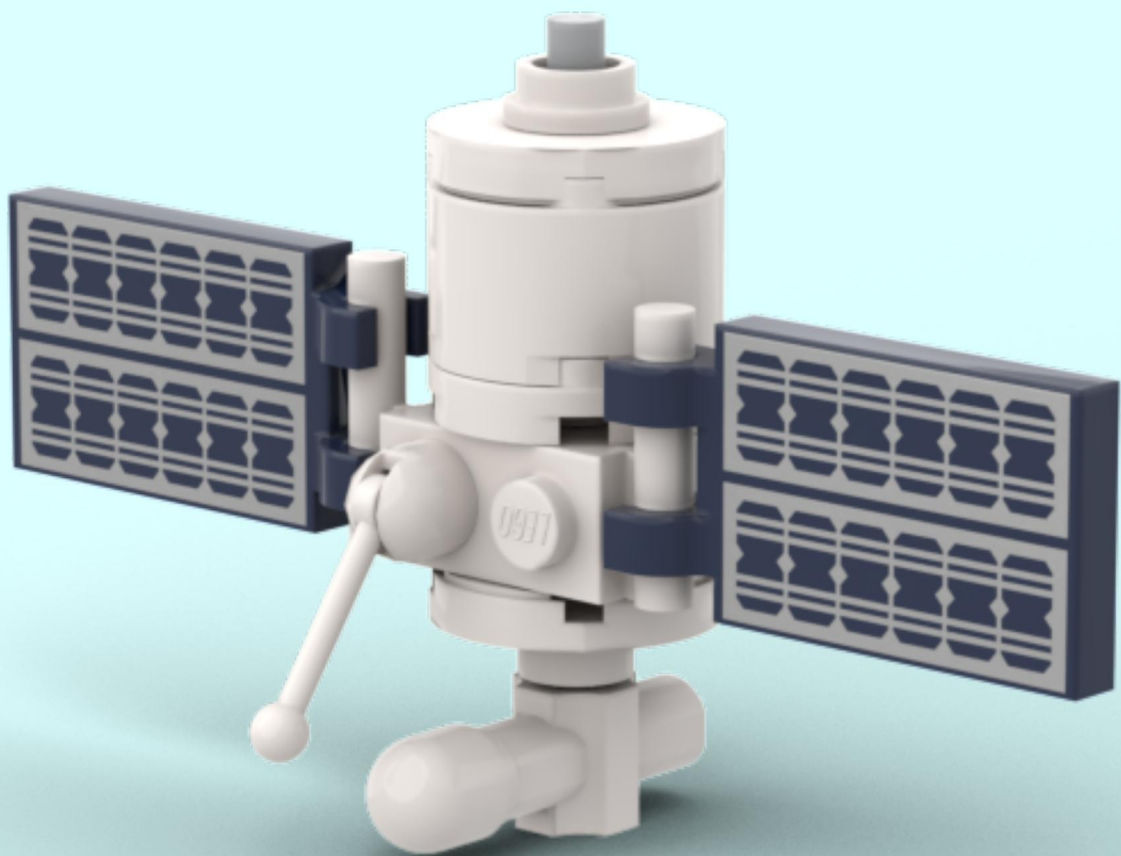

Multipurpose Laboratory Module (Nauka)

An extension to the LEGO® Ideas set
#21321 International Space Station

© 2021 by Christoph Ruge (XCLD)
© 2020 of the original set #21321 by The LEGO Group
Mail: info@christophruge.de
Twitter: @CERuge