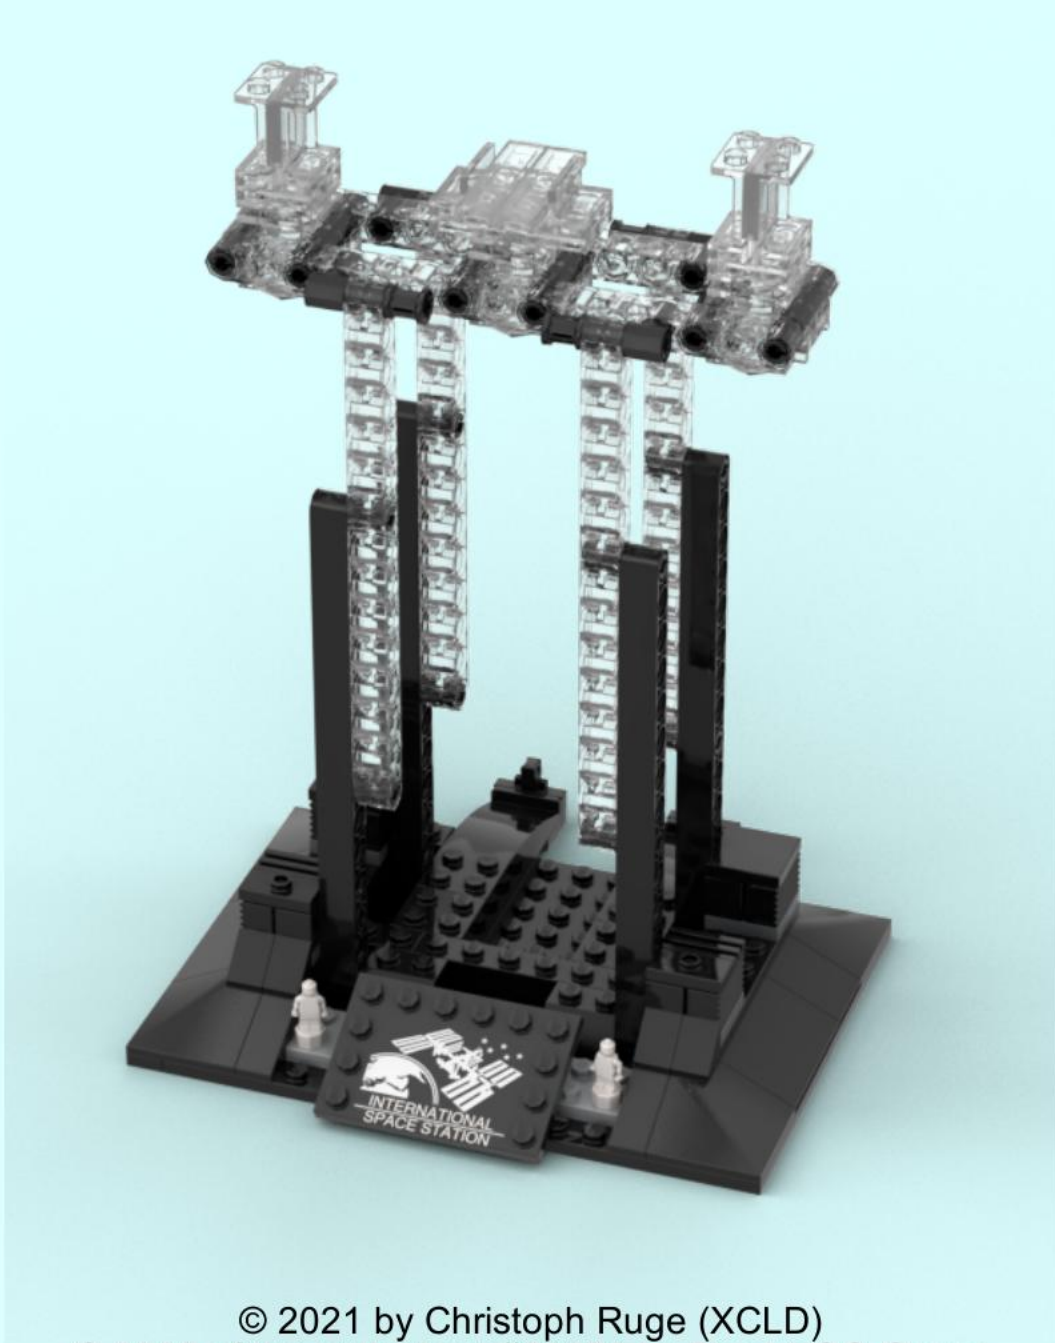

Model Stand

An alternative proposal for the LEGO® Ideas set #21321 International Space Station

© 2021 by Christoph Ruge (XCLD)
© 2020 of the original set #21321 by The LEGO Group
Mail: info@christophruge.de
Twitter: [@CERuge](https://twitter.com/CERuge)