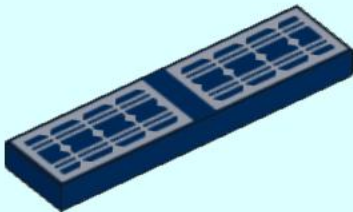

ISS Roll Out Solar Array (iROSA)

An extension to the LEGO® Ideas set
#21321 International Space Station

© 2021 by Christoph Ruge (XCLD)
© 2020 of the original set #21321 by The LEGO Group
Mail: info@christophruge.de
Twitter: @CERuge

1

2

3

4

5

2x

6

7

12x 6116608 (21462) Medium Stone Grey

12x 6131797 (3832) Dark Orange

12x 6215341 (37096) Earth Blue

12x 4502089 (3710) Earth Blue

24x 6331694 (69038) Earth Blue

Partlist covers the extension for
6 times an iROSA Panel