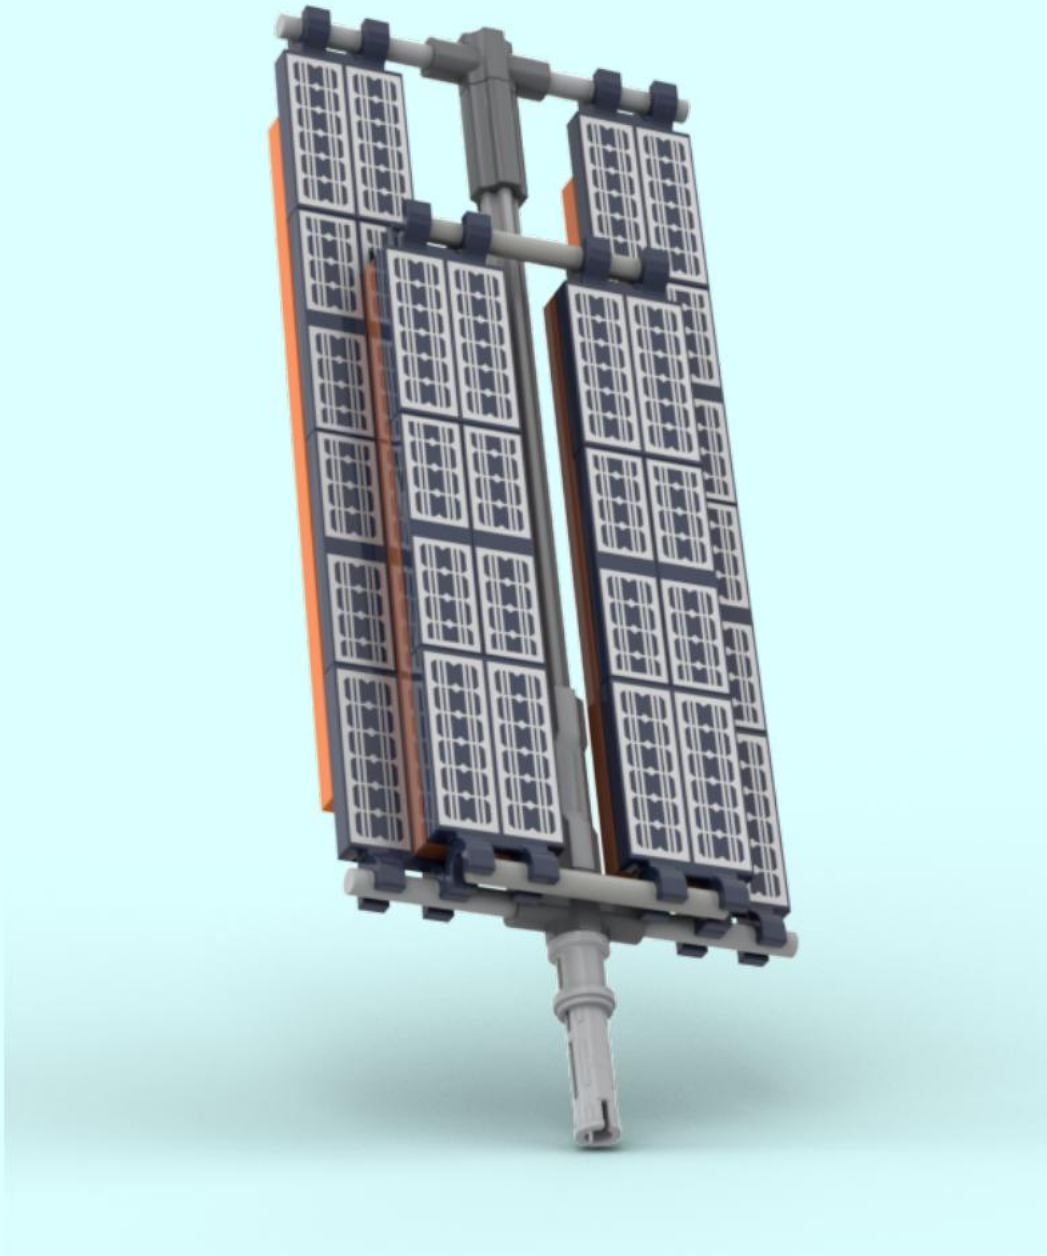

ISS Roll Out Solar Array (iROSA)

An extension to the LEGO® Ideas set
#21321 International Space Station

© 2021 by Christoph Ruge (XCLD)
© 2020 of the original set #21321 by The LEGO Group
Mail: info@christophruge.de
Twitter: @CERuge

1

2

3

4

5

2x

6

7

12x 6116608 (21462) Medium Stone Grey

12x 6131797 (3832) Dark Orange

12x 6215341 (37096) Earth Blue

12x 4502089 (3710) Earth Blue

24x 6331694 (69038) Earth Blue

Partlist covers the extension for
6 times an iROSA Panel