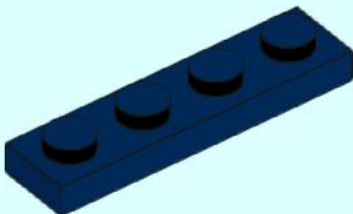

ISS Roll Out Solar Array (iROSA)

An extension to the LEGO® Ideas set
#21321 International Space Station

© 2021 by Christoph Ruge (XCLD)
© 2020 of the original set #21321 by The LEGO Group
Mail: info@christophruge.de
Twitter: @CERuge

1

2

3

4

5

2x

6

7

12x 6116608 (21462) Medium Stone Grey

12x 6131797 (3832) Dark Orange

12x 6215341 (37096) Earth Blue

12x 4502089 (3710) Earth Blue

24x 6331694 (69038) Earth Blue

Partlist covers the extension for
6 times an iROSA Panel