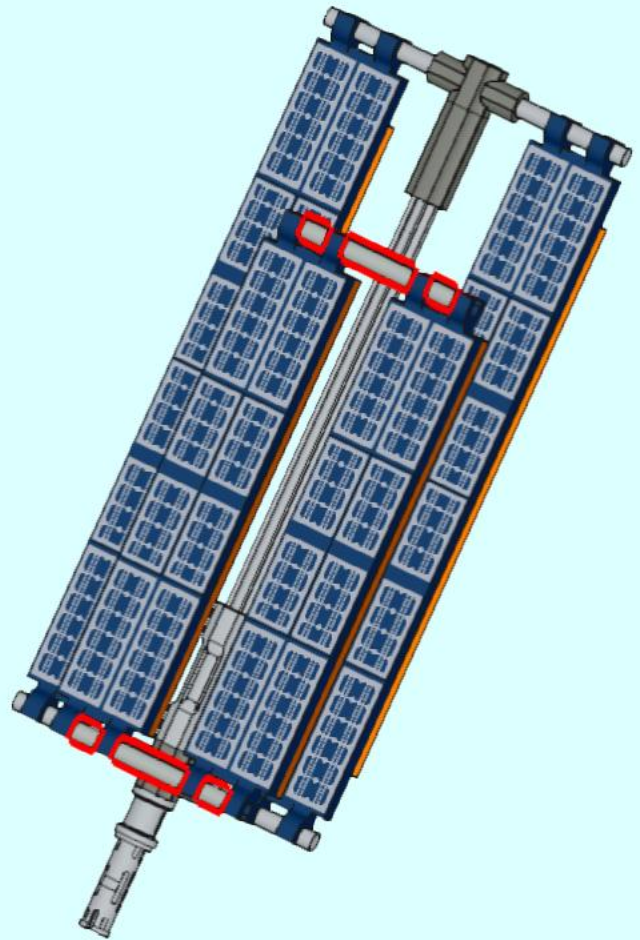

ISS Roll Out Solar Array (iROSA)

An extension to the LEGO® Ideas set
#21321 International Space Station

© 2021 by Christoph Ruge (XCLD)
© 2020 of the original set #21321 by The LEGO Group
Mail: info@christophruge.de
Twitter: @CERuge

1

2

3

4

5

2x

6

7

12x 6116608 (21462) Medium Stone Grey

12x 6131797 (3832) Dark Orange

12x 6215341 (37096) Earth Blue

12x 4502089 (3710) Earth Blue

24x 6331694 (69038) Earth Blue

Partlist covers the extension for
6 times an iROSA Panel