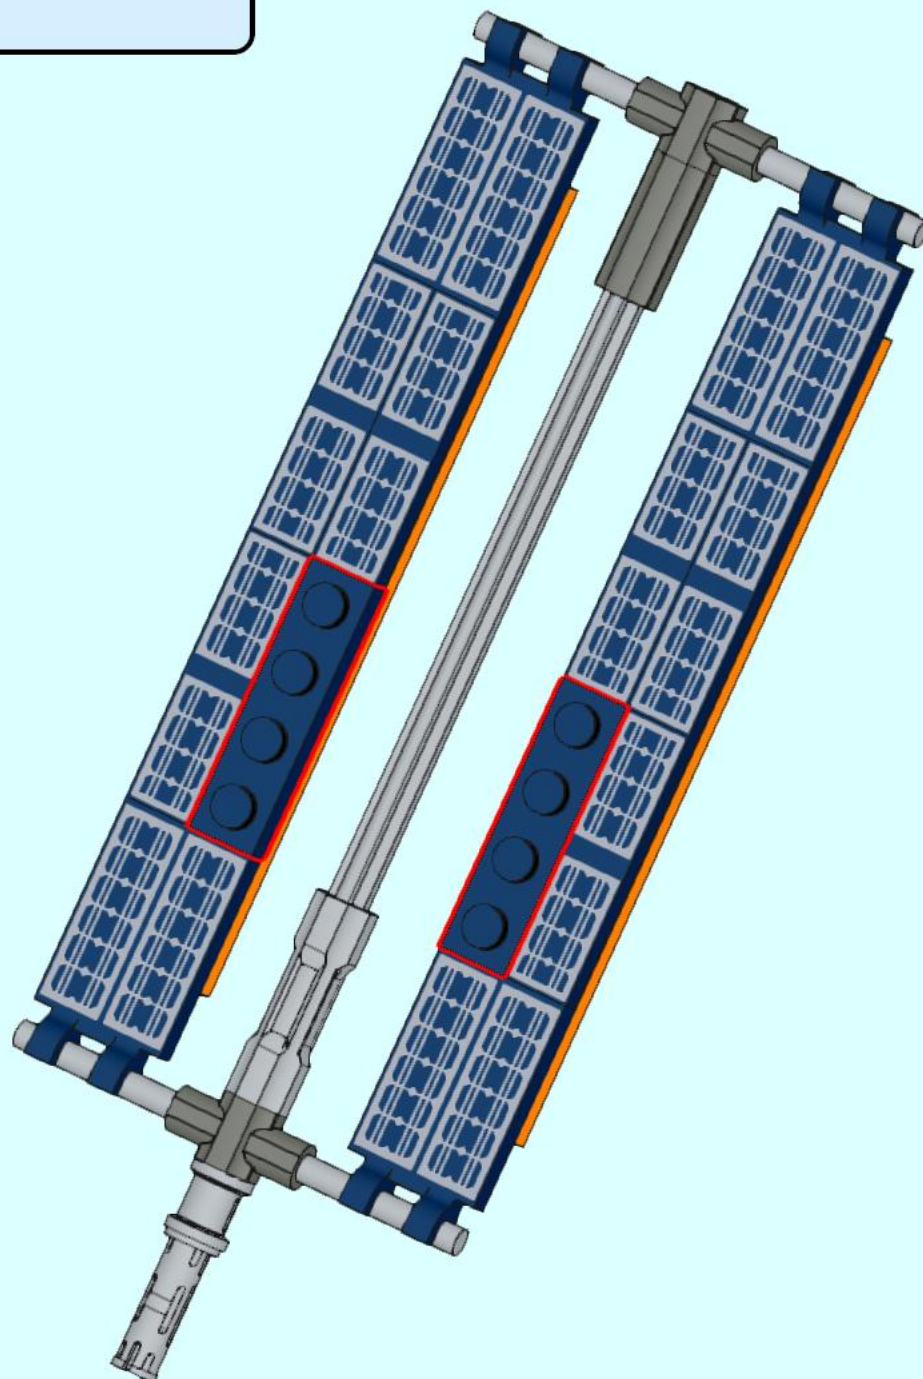

ISS Roll Out Solar Array (iROSA)

An extension to the LEGO® Ideas set
#21321 International Space Station

© 2021 by Christoph Ruge (XCLD)
© 2020 of the original set #21321 by The LEGO Group
Mail: info@christophruge.de
Twitter: @CERuge

1

2

3

4

5

2x

6

7

12x 6116608 (21462) Medium Stone Grey

12x 6131797 (3832) Dark Orange

12x 6215341 (37096) Earth Blue

12x 4502089 (3710) Earth Blue

24x 6331694 (69038) Earth Blue

Partlist covers the extension for
6 times an iROSA Panel