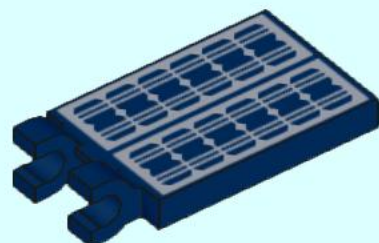

ISS Roll Out Solar Array (iROSA)

An extension to the LEGO® Ideas set
#21321 International Space Station

© 2021 by Christoph Ruge (XCLD)
© 2020 of the original set #21321 by The LEGO Group
Mail: info@christophruge.de
Twitter: @CERuge

12x 6116608 (21462) Medium Stone Grey

12x 6131797 (3832) Dark Orange

12x 6215341 (37096) Earth Blue

12x 4502089 (3710) Earth Blue

24x 6331694 (69038) Earth Blue

Partlist covers the extension for
6 times an iROSA Panel