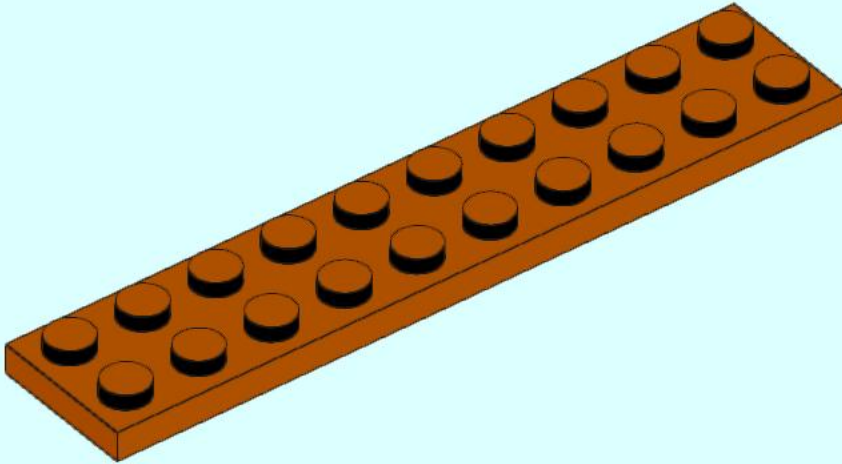

1

2

3

4

5

2x

6

7

12x 6116608 (21462) Medium Stone Grey

12x 6131797 (3832) Dark Orange

12x 6215341 (37096) Earth Blue

12x 4502089 (3710) Earth Blue

24x 6331694 (69038) Earth Blue

Partlist covers the extension for
6 times an iROSA Panel