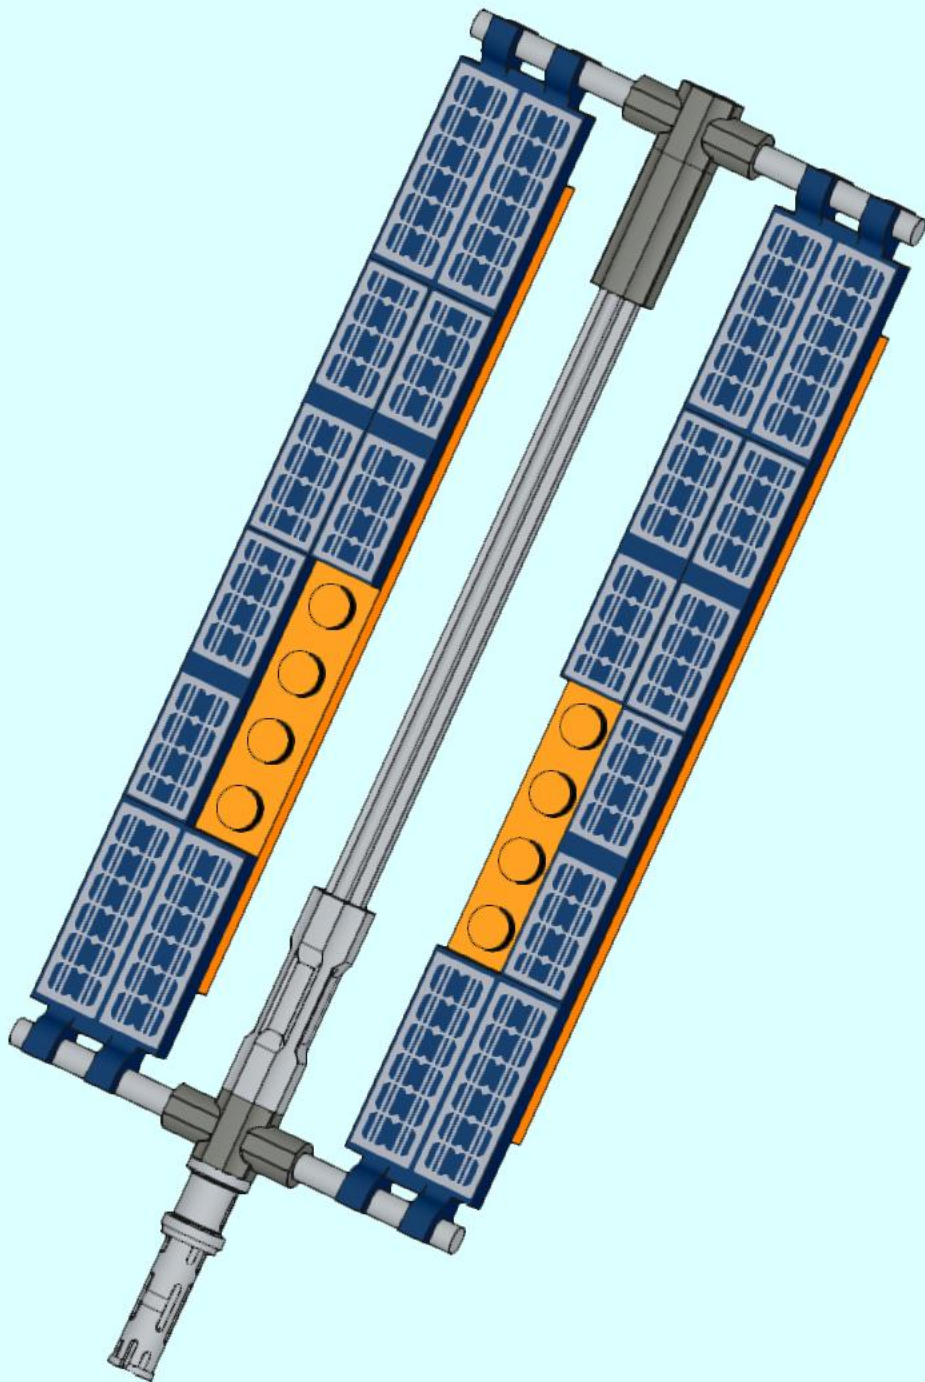

ISS Roll Out Solar Array (iROSA)

An extension to the LEGO® Ideas set
#21321 International Space Station

© 2021 by Christoph Ruge (XCLD)
© 2020 of the original set #21321 by The LEGO Group
Mail: info@christophruge.de
Twitter: @CERuge

1

2

3

4

5

2x

6

7

12x 6116608 (21462) Medium Stone Grey

12x 6131797 (3832) Dark Orange

12x 6215341 (37096) Earth Blue

12x 4502089 (3710) Earth Blue

24x 6331694 (69038) Earth Blue

Partlist covers the extension for
6 times an iROSA Panel