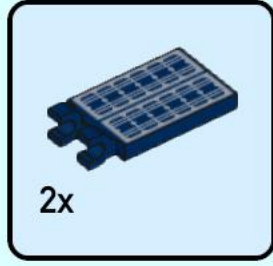

ISS Roll Out Solar Array (iROSA)

An extension to the LEGO® Ideas set
#21321 International Space Station

© 2021 by Christoph Ruge (XCLD)
© 2020 of the original set #21321 by The LEGO Group
Mail: info@christophruge.de
Twitter: @CERuge

1

2

3

4

5

2x

6

7

12x 6116608 (21462) Medium Stone Grey

12x 6131797 (3832) Dark Orange

12x 6215341 (37096) Earth Blue

12x 4502089 (3710) Earth Blue

24x 6331694 (69038) Earth Blue

Partlist covers the extension for
6 times an iROSA Panel