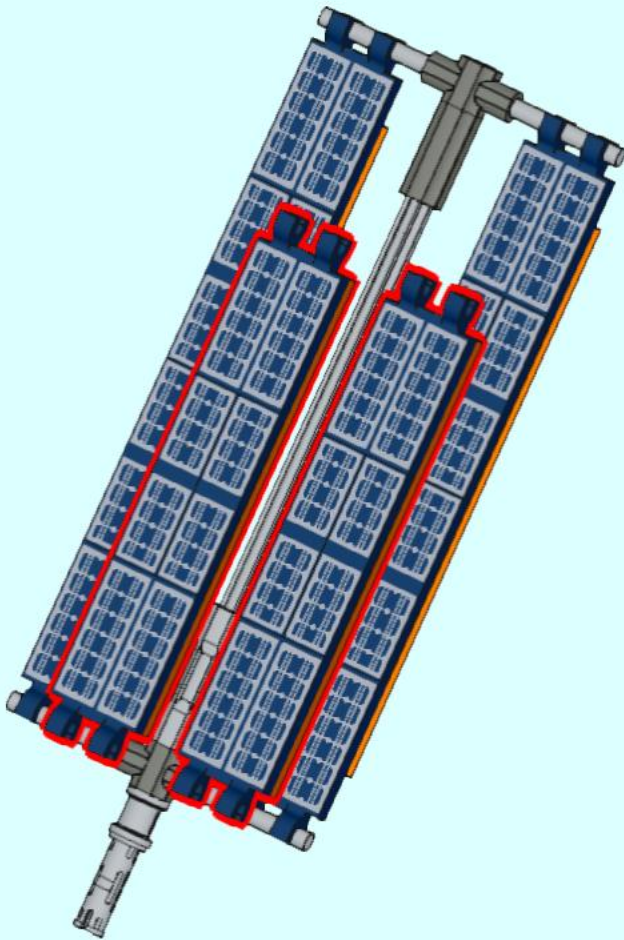

ISS Roll Out Solar Array (iROSA)

An extension to the LEGO® Ideas set
#21321 International Space Station

© 2021 by Christoph Ruge (XCLD)
© 2020 of the original set #21321 by The LEGO Group
Mail: info@christophruge.de
Twitter: @CERuge

1

2

3

4

5

2x

6

7

12x 6116608 (21462) Medium Stone Grey

12x 6131797 (3832) Dark Orange

12x 6215341 (37096) Earth Blue

12x 4502089 (3710) Earth Blue

24x 6331694 (69038) Earth Blue

Partlist covers the extension for
6 times an iROSA Panel